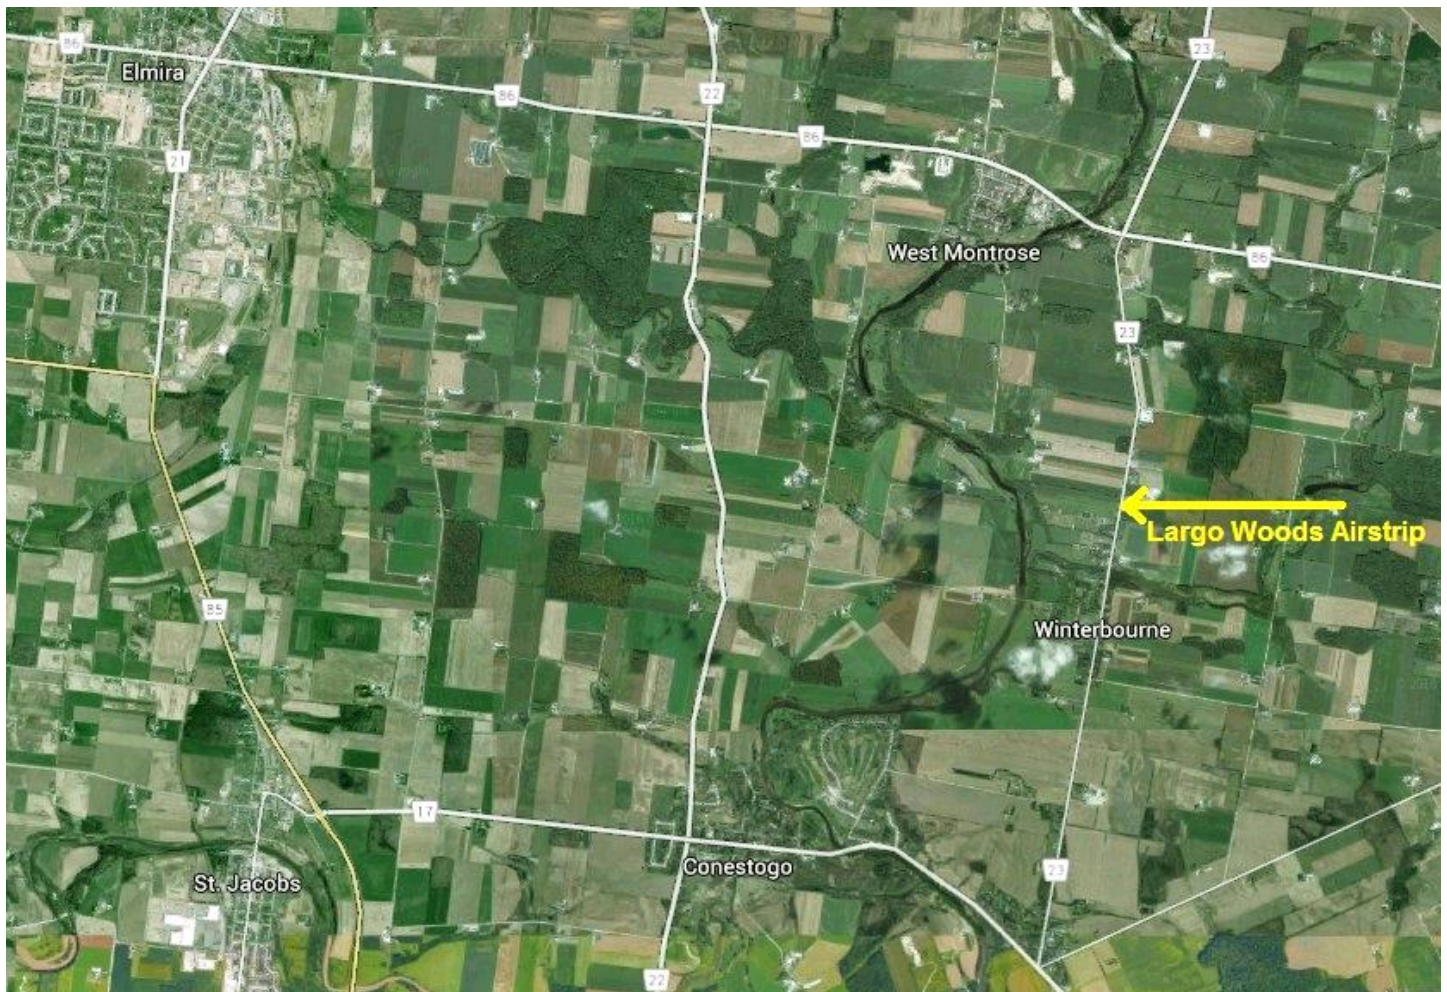

KWRRAA - Largo Woods Fly-in

Sept. 25, 2021 (10:00 to 14:00 hrs.) *See Covid-19 Restrictions

Fly-in Details:

Largo Woods is located at [N 43 33.993, W 080 28.207](#).

Airstrip Details:

- 2000' x 35' Grass strip (maintained in summer)
- 1100 ft. ASL (Confirm altimeter setting - 125.1 Mhz)
- Oriented east-west
- Powerlines on the east end (marked with safety balls)
- River off the west end and sloped runway for 300 ft.
- Potential downdrafts near the river and trees
- High tension lines within a mile to the east and south
- Use **122.9 Mhz** when approaching the field
- Follow standard uncontrolled aerodrome procedures

Drive-in Details:

Largo Woods field is just off Katherine Street on Largo Woods Lane, on the north side of the village of Winterbourne. Cam's place is at the end of the lane on the right. Bring a couple of lawn chairs if you can.